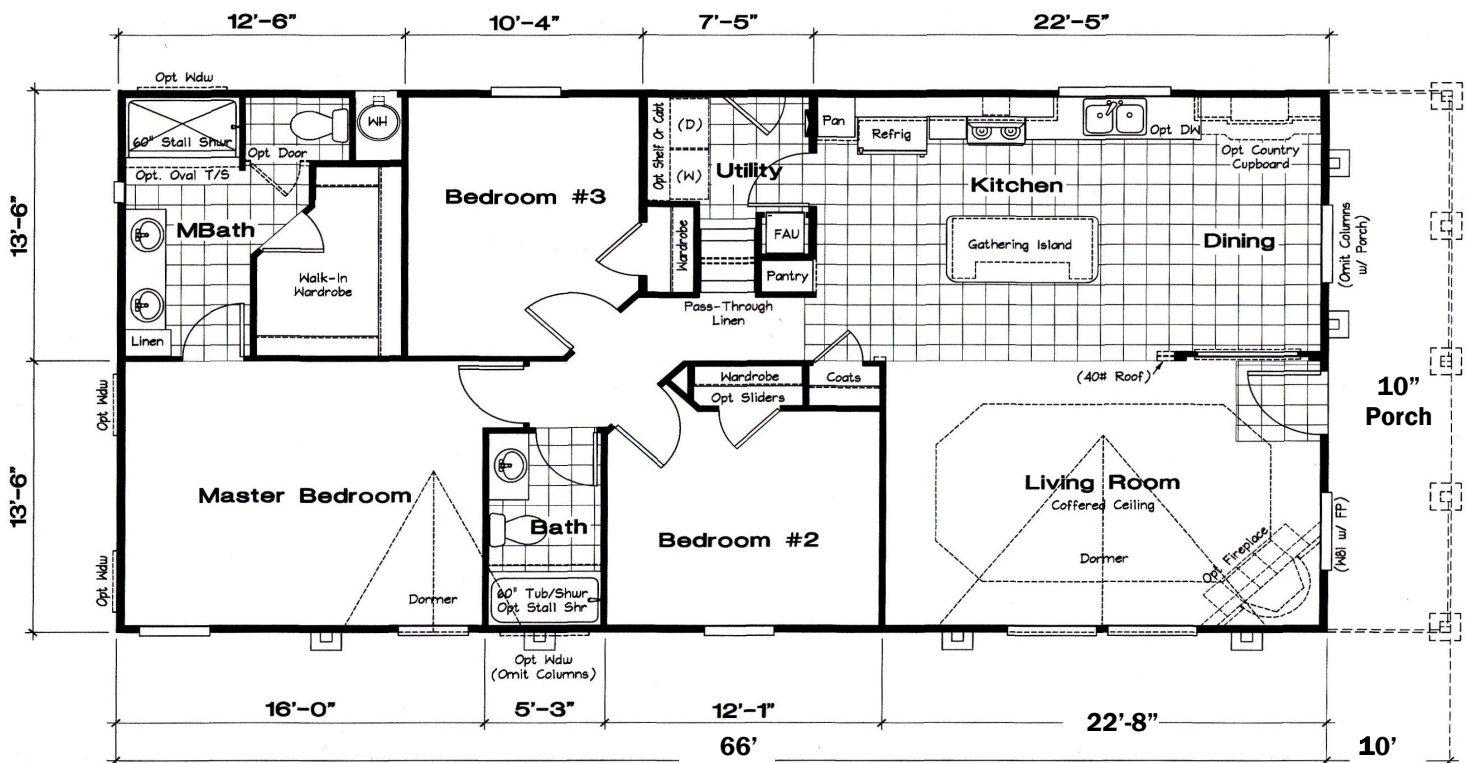

1692 SQ FT WITH OPTIONAL 10' COVERED PORCH

STANARD FEATURES

6'8" Covered Porch
 Composite Porch Decking
 25 Year Cement Siding
 Special Craftsman Exterior
 16" Eaves Around Home
 9' 2" High Flat Ceiling T/O
 Tall Windows